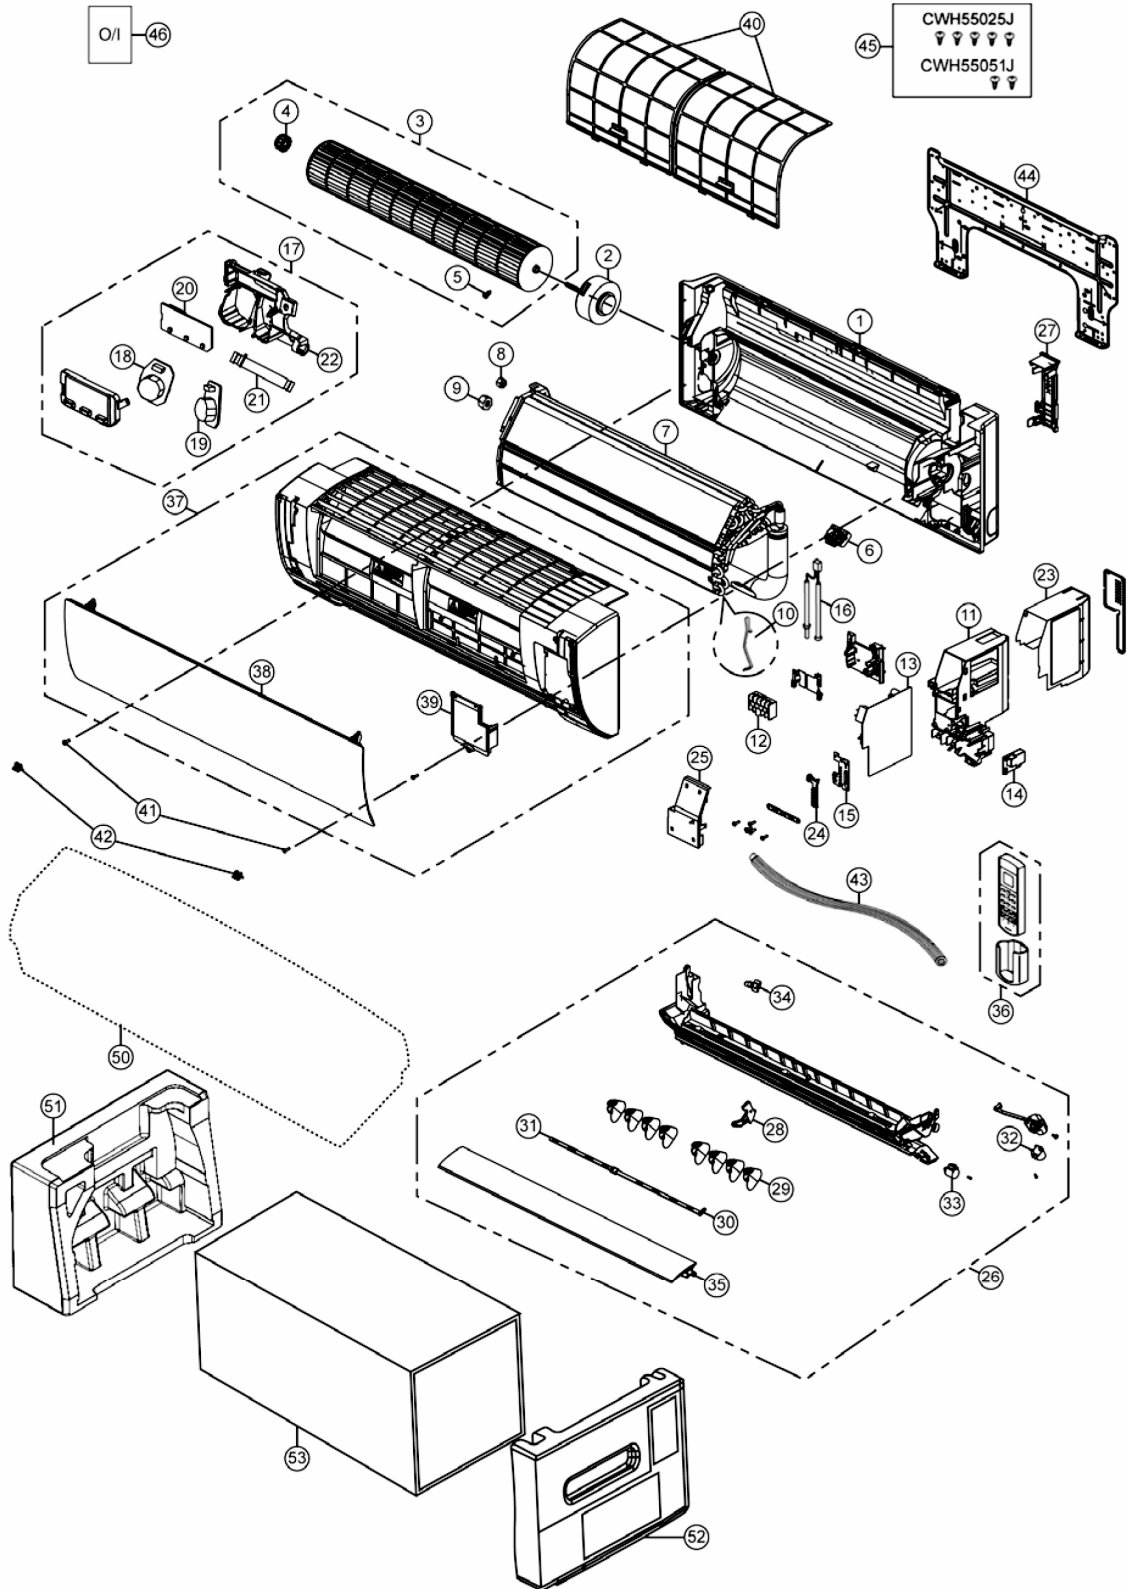

19. Exploded View and Replacement Parts List

19.1 Indoor Unit

19.1.1 CS-E7NKEW CS-E9NKEW CS-E12NKEW CS-E15NKEW CS-XE7NKEW CS-XE9NKEW CS-XE12NKEW CS-XE15NKEW

Note
The above exploded view is for the purpose of parts disassembly and replacement.
The non-numbered parts are not kept as standard service parts.