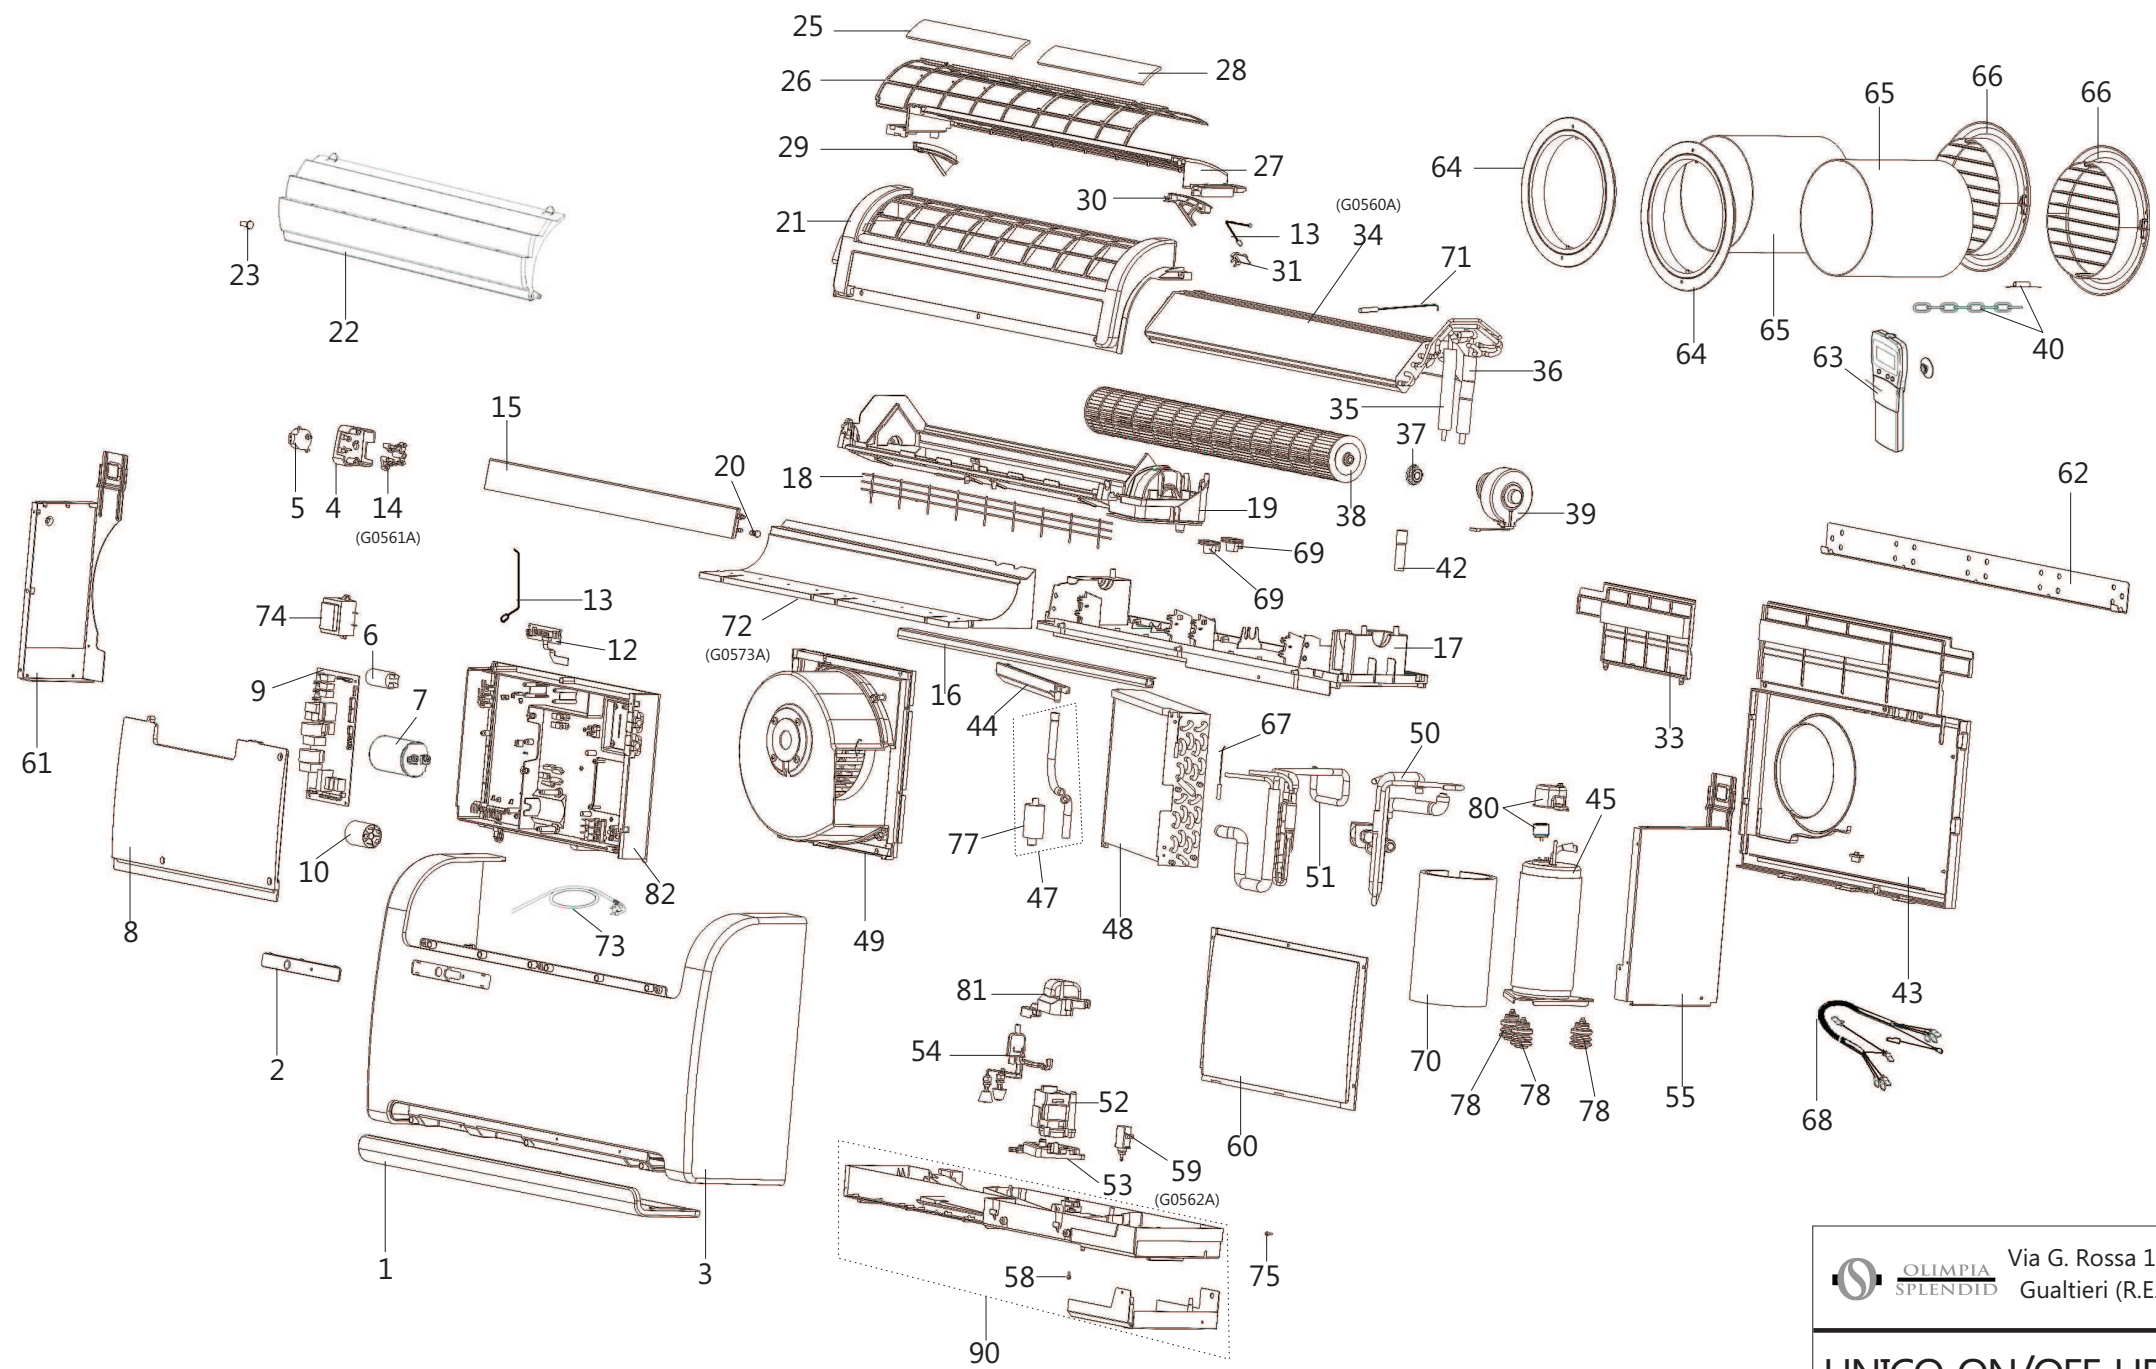

CODE	DESCRIPTION	POS.	GR.
282457A	LOWER COVER	1	
594798A	silkscreen glass	2	
282439A	BODY	3	
282446A	LEVER COVER	4	
276856A	STEP MOTOR	5	
276811A	CAPACITOR MF 1,5	6	
276233A	CAPACITOR MF 30 CODOLO-DOUBLE FASTO	7	
282433A	ELECTRONIC COVER	8	
276874A12H	ELECTRONIC BOARD	9	
276809A	Capacitor 4uF single fast-on	10	
276875A	ELECTRONIC DISPLAY	12	
255942A	ROOM TEMP.SENSOR	13	
282447A	LEVER	14	G0561A
282448A	AIR SWEEP LEVER	14	G0561A
282449A	LOWER MOTOR LVLER	14	G0561A
282459A	LOWER AIR SWEEP LEVER	14	G0561A
282460A	MOTOR LEVER	14	G0561A
282443A	FLAP	15	
282440A	UPPER SCREW COVER	16	
282451C	DRAIN PAN	17	G0694A
213269A	PROTECTION GRID	18	
282453A	DRAIN PAN MOUNT	19	
281871A72	MALE PIN	20	
282438A	FRONT COVER	21	
282470A	SUCTION GRID	22	
282471A	SUCTION GRID PIN	23	
K070011500A	ACTIVED CARBONS FILTER	25	
594888A	FILTER ASSEMBLY	26	
282456A	UPPER GRID	27	
K070011600A	AIR PURIFY FILTER	28	
282454A	SX FILTER SADDLE	29	
282455A	DX FILTER SADDLE	30	
K070003000A	DISTANCE PIECE	31	
594788A	REAR PANEL ASSY	33	
254587A	CONNECTION 1 PIPE	34	G0560A
254588A	CONNECTION 2 PIPE	34	G0560A
256536A	CONDENSER COIL	34	G0560A
256537A	CONDENSER COIL	34	G0560A
254585A	INLET PIPES GROUP	35	G0560A
254586A	OUTLET PIPES GROUP	36	G0560A
L020006800A	FAN BEARING GROUP	37	
282452A	TANGENTIAL FAN	38	
276857A	INDOOR AC MOTOR	39	
599921A	SPRING+CHAIN ASSEMBLY	40	
594832A	TUBE ASSY	42	
594781A	REAR PANEL ASSY	43	
594765A	DISTRIBUTOR GROUP	44	
276936A	LG COMPRESSOR	45	
594886A	EVAPORATING GROUP	47	
594772B	CONDENSER HEAT EXCHANGER GROUP	48	
594769A	CENTRIFUGAL FAN MOTOR ASSY	49	
594837A	FOUR WAY VAL ASSY	50	
594767B	CAPILLARY ASSY	51	
276909A	DRAIN PUMP	52	
282467A	PUMP MOUNT	53	
596439A	PUMP SENSOR CABLE	54	
594777A	RIGHT PANEL ASSY	55	
213260B	COMPRESSOR BASIS	56	
594780A	DRAIN PAN BASIS ASSEMBLY	57	
242473A	AIR OUTLET PIPE RING	58	
276394A	DRAIN ACTUATOR	59	G0562A
282120A	OBTURATOR	59	G0562A
282208B	OBTURATOR COVER	59	G0562A
594779A	FRONT PANEL ASSY	60	
594778B	LEFT PANEL ASSY	61	
213264A	WALL PLATE	62	
276292B82	REMOTE CONTROL	63	
282465A	WALL INTERNAL FLANGE	64	
242440A	FIXING CAPACITOR STOPPER	65	
594825A	GRID GROUP ASSY	66	
276878A	external temperature probe	67	
255944A	COMPRESSOR CABLE	68	